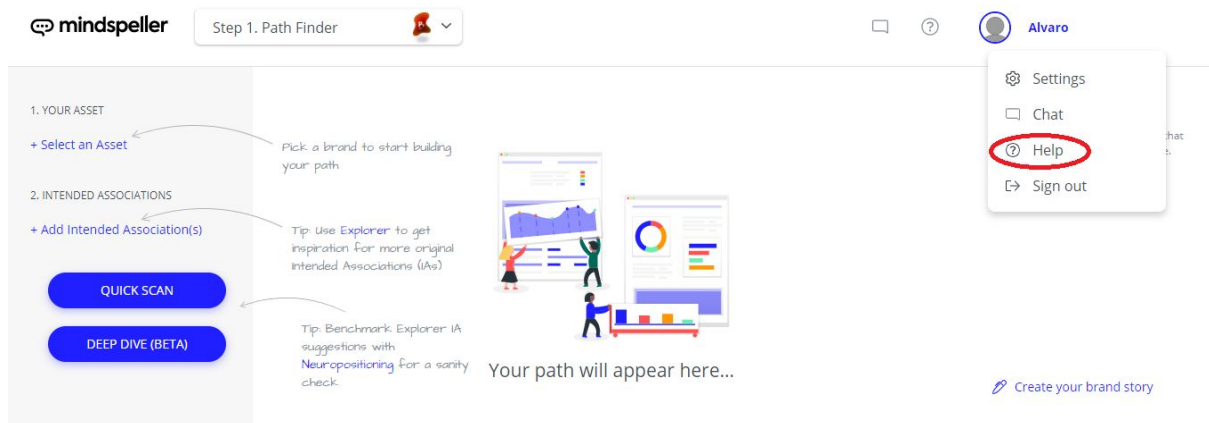

1. Feature updates

1.1 General

Added **infographic** to the guidance pdf. The pdf can be accessed by clicking on your username and then selecting **“help”**.

1.2 Path Finder

Added a new **‘Deep dive (beta)’ algorithm**. This algorithm explores a deeper part of the network in order to have the generated results more general and closer to the core of human language semantics.