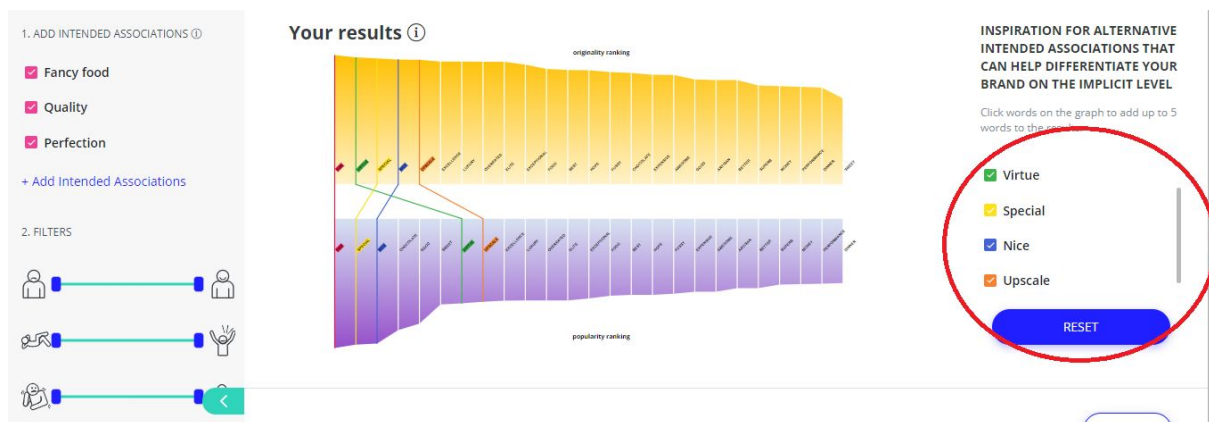

Questions?

contact@mindspeller.com

1. Feature updates

1.1 General

Added **infographic** to the guidance pdf. The pdf can be accessed by clicking on your username and then selecting **“help”**.

1.2 Path Finder

Added a new **‘Deep dive (beta)’ algorithm**. This algorithm explores a deeper part of the network in order to have the generated results more general and closer to the core of human language semantics.